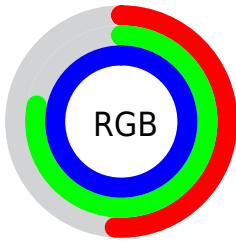

Distribution

- Red (51%)
- Green (78%)
- Blue (100%)