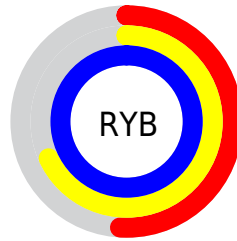

## Conversions Part 2

<b>Format</b>	<b>Color</b>
<a href="#">RYB</a>	<a href="#">129, 174, 255</a>
Decimal	<a href="#">8505599</a>
CIELab	<a href="#">78.00, -7.63, -33.87</a>
CIELCh	<a href="#">78, 34.719, 257.304</a>
Yxy	<a href="#">53.2120, 0.2349, 0.2617</a>
Android (android.graphics.Color)	<a href="#">4286695679 (0xFF81C8FF)</a>
YUV	<a href="#">185.0410, 34.4898, -49.1480</a>
Hunter-Lab	<a href="#">72.9466, -10.7575, -32.1540</a>

# Details

The CIELCh color **78, 34.719, 257.304** is a light color, and the websafe version is hex **99CCFF**. A complement of this color would be **80, 42.723, 62.755**, and the grayscale version is **75, 0.009, 296.813**.

A 20% lighter version of the original color is **96, 21.687, 198.082**, and **58, 34.720, 257.572** is the 20% darker color. If you saturate the color by 10%, you get **74, 40.937, 260.362**, and if you desaturate by 10%, it is **82, 28.175, 254.722**.

# Distribution

- Red (51%)
- Green (78%)
- Blue (100%)

- Red (51%)
- Yellow (68%)
- Blue (100%)

- Cyan (49%)
- Magenta (22%)
- Yellow (0%)
- Black (0%)

- Cyan (49%)
- Magenta (22%)
- Yellow (0%)