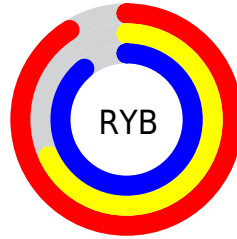

- Red (91%)
- Yellow (68%)
- Blue (89%)