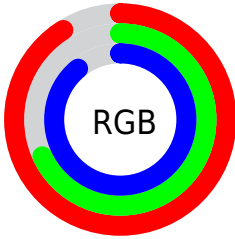

Distribution

- Red (91%)
- Green (68%)
- Blue (89%)