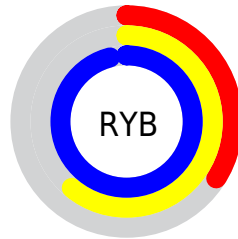

- Red (34%)
- Yellow (61%)
- Blue (96%)