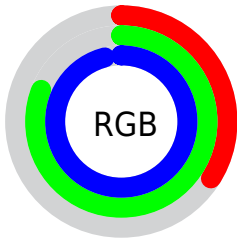

Distribution

- Red (34%)
- Green (81%)
- Blue (96%)