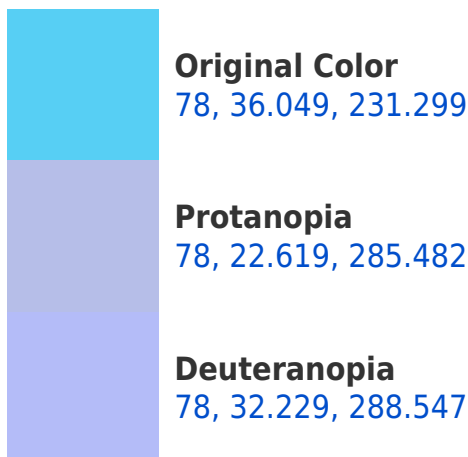

# Black Background

This preview shows how the CIELCh color 78, 36.049, 231.299 looks on a black background.

## Background

This preview shows how black text looks on a background with the CIELCh color 78, 36.049, 231.299.

This preview shows how white text looks on a background with the CIELCh color 78, 36.049, 231.299.

## Dichromacy

**Tritanopia**  
78, 35.866, 211.960

# Trichromacy

**Original Color**  
78, 36.049, 231.299

**Protanomaly**  
77, 25.709, 255.917

**Deuteranomaly**  
77, 30.897, 264.251

**Tritanomaly**  
78, 35.537, 218.692