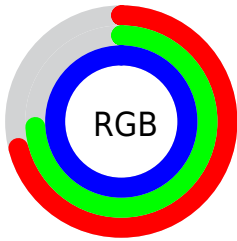

Distribution

- Red (71%)
- Green (74%)
- Blue (100%)