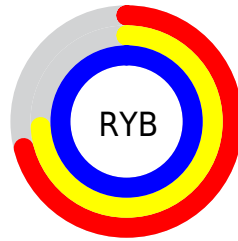

## Conversions Part 2

<b>Format</b>	<b>Color</b>
<b>R<sub>YB</sub></b>	182, 188, 255
Decimal	11975935
CIE <sub>Lab</sub>	78.00, 12.51, -33.67
CIE <sub>LCh</sub>	78, 35.920, 290.376
Yxy	53.2120, 0.2630, 0.2526
Android (android.graphics.Color)	4290166015 (0xFFB6BCFF)
YUV	193.8440, 30.1499, -10.3872
Hunter-Lab	72.9466, 7.9217, -31.9024

# Details

The CIELCh color `78, 35.920, 290.376` is a light color, and the websafe version is hex `CCCCFF`. A complement of this color would be `97, 33.849, 103.632`, and the grayscale version is `78, 0.009, 296.813`.

A 20% lighter version of the original color is `96, 5.869, 273.599`, and `58, 35.845, 290.158` is the 20% darker color. If you saturate the color by 10%, you get `70, 49.369, 292.119`, and if you desaturate by 10%, it is `86, 22.855, 288.865`.

# Distribution

- Red (71%)
- Green (74%)
- Blue (100%)

- Red (71%)
- Yellow (74%)
- Blue (100%)

- Cyan (29%)
- Magenta (26%)
- Yellow (0%)
- Black (0%)

- Cyan (29%)
- Magenta (26%)
- Yellow (0%)