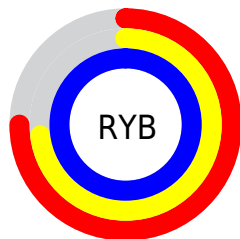

- Red (75%)
- Yellow (73%)
- Blue (100%)