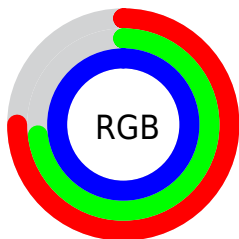

Distribution

- Red (75%)
- Green (73%)
- Blue (100%)