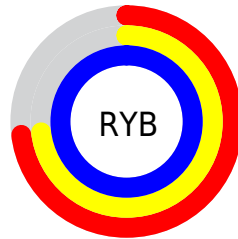

## Conversions Part 2

<b>Format</b>	<b>Color</b>
<b>R<sub>YB</sub></b>	186, 187, 255
Decimal	12237823
CIE <sub>Lab</sub>	78.00, 14.20, -33.59
CIE <sub>LCh</sub>	78, 36.465, 292.918
Yxy	53.2120, 0.2655, 0.2519
Android (android.graphics.Color)	4290427903 (0xFFBABBFF)
YUV	194.4530, 29.8497, -7.4133
Hunter-Lab	72.9466, 9.5774, -31.7933

# Details

The CIELCh color **78, 36.465, 292.918** is a light color, and the websafe version is hex **CCCCFF**. A complement of this color would be **98, 34.207, 106.922**, and the grayscale version is **79, 0.010, 296.813**.

A 20% lighter version of the original color is **96, 6.157, 290.661**, and **58, 36.403, 292.738** is the 20% darker color. If you saturate the color by 10%, you get **70, 51.009, 294.562**, and if you desaturate by 10%, it is **86, 22.502, 291.516**.

# Distribution

- Red (73%)
- Green (73%)
- Blue (100%)

- Red (73%)
- Yellow (73%)
- Blue (100%)

- Cyan (27%)
- Magenta (27%)
- Yellow (0%)
- Black (0%)

- Cyan (27%)
- Magenta (27%)
- Yellow (0%)