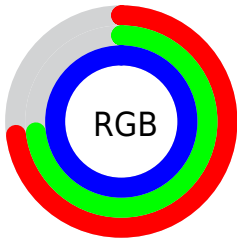

Distribution

- Red (73%)
- Green (73%)
- Blue (100%)