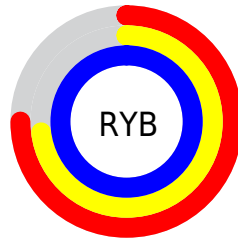

- Red (75%)
- Yellow (73%)
- Blue (100%)