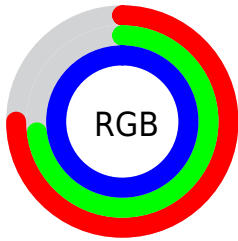

Distribution

- Red (75%)
- Green (73%)
- Blue (100%)