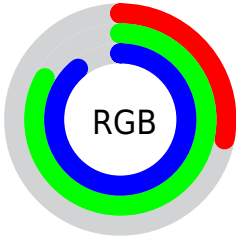

Distribution

- Red (28%)
- Green (83%)
- Blue (89%)