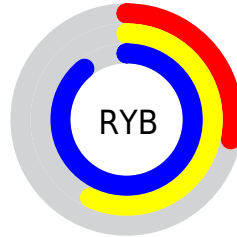

- Red (28%)
- Yellow (57%)
- Blue (89%)