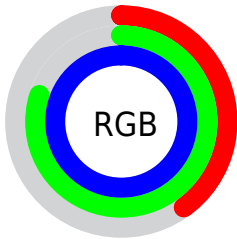

Distribution

- Red (40%)
- Green (80%)
- Blue (100%)