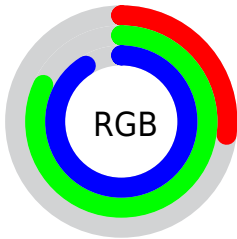

Distribution

- Red (27%)
- Green (82%)
- Blue (91%)