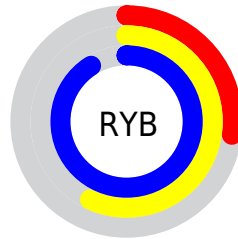

- Red (27%)
- Yellow (57%)
- Blue (91%)