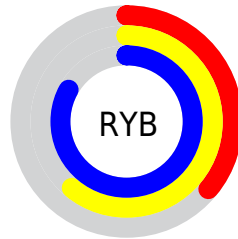

- Red (36%)
- Yellow (61%)
- Blue (83%)