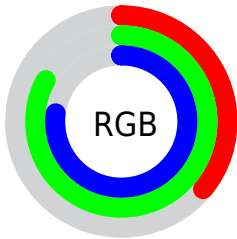

Distribution

- Red (36%)
- Green (83%)
- Blue (77%)