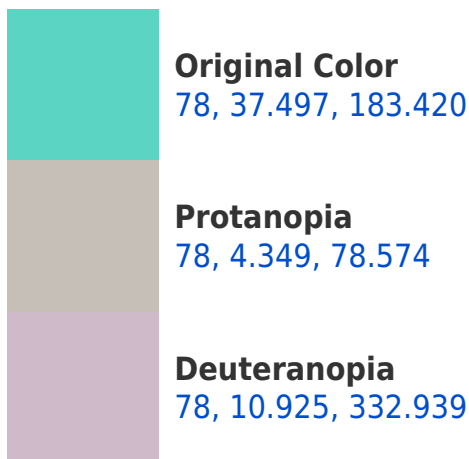

Color Blindness Simulation

Color vision deficiency is a very complex topic, and I could not describe the different causes any better than Wikipedia does, so if you want to learn more, you should check out their [article about color blindness](#).

Dichromacy