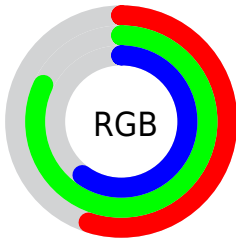

Distribution

- Red (55%)
- Green (82%)
- Blue (60%)