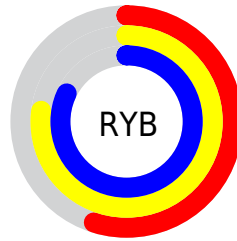

- Red (55%)
- Yellow (77%)
- Blue (82%)