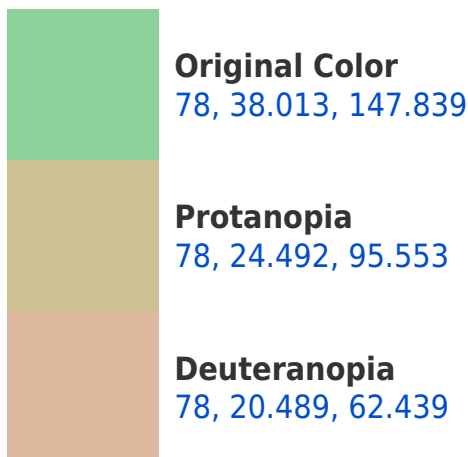

**CIELCh 78, 38.013, 147.839**

## **Background**

This preview shows how black text looks on a background with the CIELCh color 78, 38.013, 147.839.

This preview shows how white text looks on a background with the CIELCh color 78, 38.013, 147.839.

## Dichromacy

**Tritanopia**  
78, 17.426, 228.086

# Trichromacy

**Original Color**  
78, 38.013, 147.839

**Protanomaly**  
78, 26.203, 121.720

**Deuteranomaly**  
77, 19.156, 108.387

**Tritanomaly**  
78, 19.377, 183.493