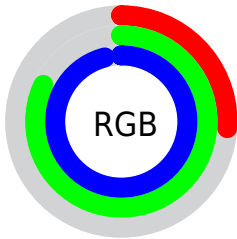

Distribution

Red (26%)

Green (82%)

Blue (96%)