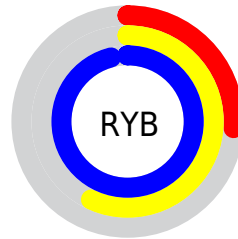

Details

The CIELCh color **78, 38.599, 227.653** is a light color, and the websafe version is hex **00CCFF**. The color can be described as light washed cyan. A complement of this color would be **61, 70.521, 41.844**, and the grayscale version is **70, 0.009, 296.813**.

A 20% lighter version of the original color is **93, 34.920, 197.274**, and **59, 34.876, 232.392** is the 20% darker color. If you saturate the color by 10%, you get **76, 40.698, 230.477**, and if you desaturate by 10%, it is **80, 35.637, 225.415**.

Distribution

Red (26%)

Green (82%)

Blue (96%)

Red (26%)

Yellow (57%)

Blue (96%)

Cyan (73%)

Magenta (15%)

Yellow (0%)

Black (4%)

Cyan (74%)

Magenta (18%)

Yellow (4%)

Brightness & Saturation Gradients

These gradients show how the CIELCh color 78, 38.599, 227.653 changes by changing the brightness by 10 percent. The first figure shows a shift by +10% for each color and the second figure -10%.