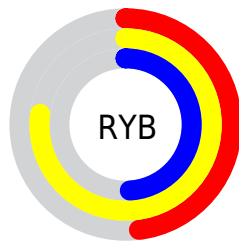

Details

The CIELCh color **78, 38.740, 107.192** is a light color, and the websafe version is hex **CCCC99**. A complement of this color would be **55, 42.603, 295.489**, and the grayscale version is **77, 0.009, 296.813**.

A 20% lighter version of the original color is **98, 39.144, 107.182**, and **58, 38.382, 106.995** is the 20% darker color. If you saturate the color by 10%, you get **78, 48.442, 106.311**, and if you desaturate by 10%, it is **78, 28.651, 108.120**.

Distribution

Red (77%)

Green (77%)

Blue (48%)

Red (48%)

Yellow (77%)

Blue (49%)

Cyan (1%)