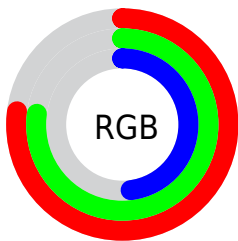

Distribution

Red (77%)

Green (77%)

Blue (48%)