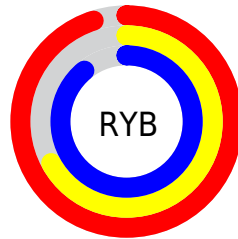

# Details

The CIELCh color **78, 38.285, 332.938** is a light color, and the websafe version is hex **CC99CC**. A complement of this color would be **89, 38.091, 148.802**, and the grayscale version is **80, 0.010, 296.813**.

A 20% lighter version of the original color is **93, 17.506, 325.031**, and **58, 38.303, 332.721** is the 20% darker color. If you saturate the color by 10%, you get **73, 51.117, 333.653**, and if you desaturate by 10%, it is **84, 25.099, 332.249**.

# Distribution

Red (95%)

Green (67%)

Blue (89%)

Red (95%)

Yellow (67%)

Blue (89%)

Cyan (0%)