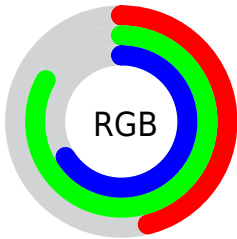

Distribution

- Red (46%)
- Green (83%)
- Blue (66%)