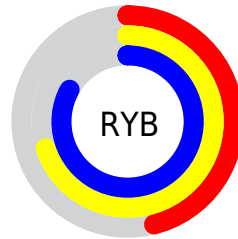

- Red (46%)
- Yellow (70%)
- Blue (83%)