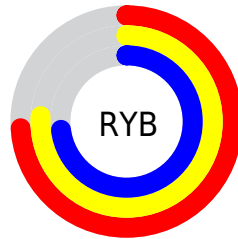

# Details

The CIELCh color **78, 4.323, 99.795** is a light color, and the websafe version is hex **CCCCCC**. A complement of this color would be **76, 4.364, 281.048**, and the grayscale version is **78, 0.009, 296.813**.

A 20% lighter version of the original color is **98, 4.191, 95.094**, and **58, 4.540, 104.595** is the 20% darker color. If you saturate the color by 10%, you get **77, 12.823, 98.696**, and if you desaturate by 10%, it is **80, 4.105, 280.996**.

# Distribution

Red (76%)

Green (76%)

Blue (73%)

Red (74%)

Yellow (76%)

Blue (73%)

Cyan (0%)