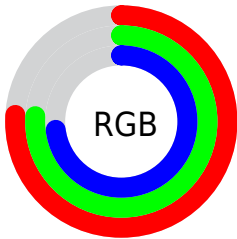

Distribution

Red (76%)

Green (76%)

Blue (73%)