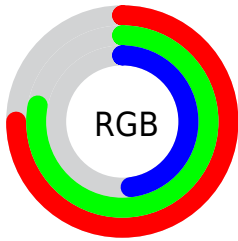

Distribution

Red (75%)

Green (78%)

Blue (48%)