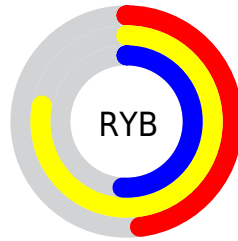

# Details

The CIELCh color **78, 40.370, 111.732** is a light color, and the websafe version is hex **CCCC66**. A complement of this color would be **55, 44.427, 298.813**, and the grayscale version is **76, 0.009, 296.813**.

A 20% lighter version of the original color is **98, 40.233, 111.524**, and **58, 40.086, 111.897** is the 20% darker color. If you saturate the color by 10%, you get **78, 50.137, 111.012**, and if you desaturate by 10%, it is **78, 30.192, 112.507**.

# Distribution

Red (75%)

Green (78%)

Blue (48%)

Red (48%)

Yellow (78%)

Blue (51%)

Cyan (5%)