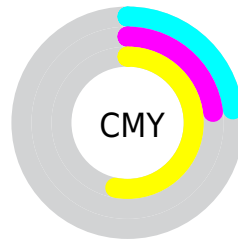

# Details

The CIELCh color **78, 40.744, 106.393** is a light color, and the websafe version is hex **CCCC66**. A complement of this color would be **53, 45.102, 295.442**, and the grayscale version is **76, 0.009, 296.813**.

A 20% lighter version of the original color is **98, 41.101, 106.487**, and **58, 40.382, 106.062** is the 20% darker color. If you saturate the color by 10%, you get **78, 50.338, 105.502**, and if you desaturate by 10%, it is **78, 30.721, 107.336**.

# Distribution

Red (77%)

Green (77%)

Blue (47%)

Red (47%)

Yellow (77%)

Blue (47%)

Cyan (0%)

Magenta (0%)

Yellow (40%)

Black (23%)

Cyan (23%)

Magenta (23%)

Yellow (53%)