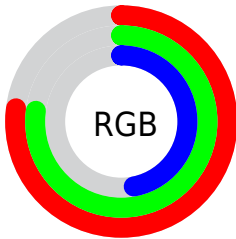

Distribution

Red (77%)

Green (77%)

Blue (47%)