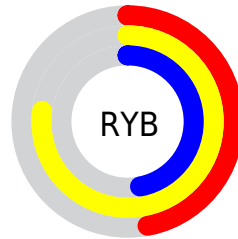

## Conversions Part 2

<b>Format</b>	<b>Color</b>
<a href="#">RYB</a>	<a href="#">119, 197, 119</a>
Decimal	<a href="#">12961143</a>
CIELab	<a href="#">78.00, -11.50, 39.09</a>
CIELCh	<a href="#">78, 40.744, 106.393</a>
Yxy	<a href="#">53.2120, 0.3714, 0.4260</a>
Android (android.graphics.Color)	<a href="#">4291151223 (0xFFC5C577)</a>
YUV	<a href="#">188.1080, -34.0702, 7.7983</a>
Hunter-Lab	<a href="#">72.9466, -14.1370, 30.4865</a>

# Details

The CIELCh color **78, 40.744, 106.393** is a light color, and the websafe version is hex **CCCC66**. A complement of this color would be **53, 45.102, 295.442**, and the grayscale version is **76, 0.009, 296.813**.

A 20% lighter version of the original color is **98, 41.101, 106.487**, and **58, 40.382, 106.062** is the 20% darker color. If you saturate the color by 10%, you get **78, 50.338, 105.502**, and if you desaturate by 10%, it is **78, 30.721, 107.336**.

# Distribution

Red (77%)

Green (77%)

Blue (47%)

Red (47%)

Yellow (77%)

Blue (47%)

Cyan (0%)