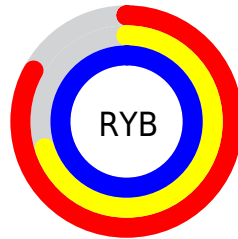

- Red (83%)
- Yellow (70%)
- Blue (99%)