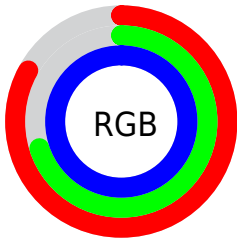

Distribution

- Red (83%)
- Green (70%)
- Blue (99%)