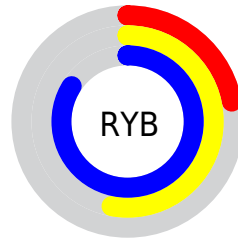

## Conversions Part 2

Format	Color
<a href="#">RYB</a>	<a href="#">57, 136, 213</a>
Decimal	<a href="#">3790288</a>
CIELab	<a href="#">78.00, -40.13, -9.08</a>
CIElCh	<a href="#">78, 41.149, 192.755</a>
Yxy	<a href="#">53.2120, 0.2334, 0.3359</a>
Android (android.graphics.Color)	<a href="#">4281980368 (0xFF39D5D0)</a>
YUV	<a href="#">165.7860, 20.8115, -95.4053</a>
Hunter-Lab	<a href="#">72.9466, -37.1501, -4.4009</a>

# Details

The CIELCh color **78, 41.149, 192.755** is a light color, and the websafe version is hex **33CCCC**. The color can be described as light muted cyan. A complement of this color would be **49, 69.645, 29.597**, and the grayscale version is **68, 0.008, 296.813**.

A 20% lighter version of the original color is **93, 36.865, 197.158**, and **59, 35.727, 192.618** is the 20% darker color. If you saturate the color by 10%, you get **78, 43.254, 192.302**, and if you desaturate by 10%, it is **78, 38.094, 193.218**.

# Distribution

Red (22%)

Green (84%)

Blue (82%)

Red (22%)

Yellow (53%)

Blue (84%)

Cyan (73%)