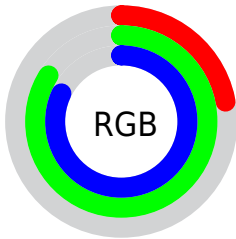

Distribution

Red (22%)

Green (84%)

Blue (82%)