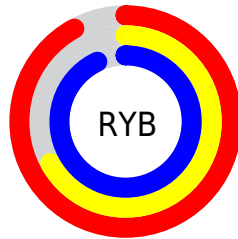

- Red (92%)
- Yellow (67%)
- Blue (93%)