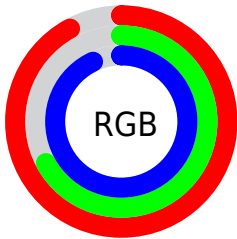

Distribution

- Red (92%)
- Green (67%)
- Blue (93%)