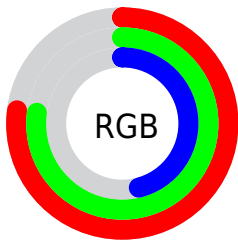

Distribution

Red (77%)

Green (77%)

Blue (46%)