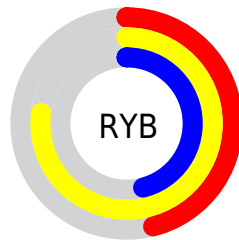

# Details

The CIELCh color **78, 41.740, 106.300** is a light color, and the websafe version is hex **CCCC66**. A complement of this color would be **53, 46.356, 295.621**, and the grayscale version is **76, 0.009, 296.813**.

A 20% lighter version of the original color is **98, 42.075, 106.423**, and **58, 41.370, 105.932** is the 20% darker color. If you saturate the color by 10%, you get **78, 51.281, 105.415**, and if you desaturate by 10%, it is **78, 31.748, 107.239**.

# Distribution

Red (77%)

Green (77%)

Blue (46%)

Red (46%)

Yellow (77%)

Blue (46%)

Cyan (0%)

Magenta (0%)

Yellow (41%)

Black (23%)

Cyan (23%)

Magenta (23%)

Yellow (54%)