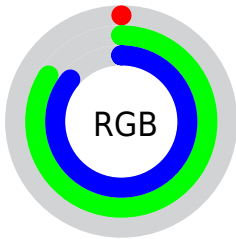

Distribution

Red (0%)

Green (84%)

Blue (86%)