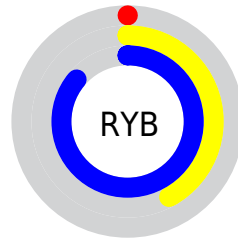

Red (0%)

Yellow (42%)

Blue (86%)