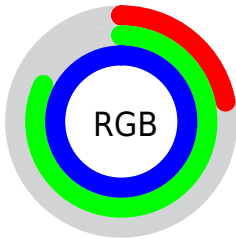

Distribution

- Red (22%)
- Green (82%)
- Blue (100%)