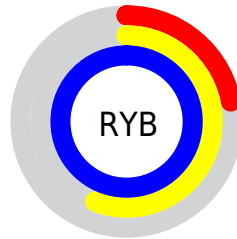

## Conversions Part 2

<b>Format</b>	<b>Color</b>
<b>RYB</b>	56, 142, 255
Decimal	3723519
CIELab	78.00, -23.20, -34.57
CIELCh	78, 41.638, 236.135
Yxy	53.2120, 0.2129, 0.2673
Android (android.graphics.Color)	4281913599 (0xFF38D0FF)
YUV	167.9100, 42.9354, -98.1451
Hunter-Lab	72.9466, -23.9633, -33.0544

# Details

The CIELCh color **78, 41.638, 236.135** is a light color, and the websafe version is hex **33CCFF**. The color can be described as light washed cyan. A complement of this color would be **63, 77.888, 44.424**, and the grayscale version is **69, 0.009, 296.813**.

A 20% lighter version of the original color is **93, 36.016, 197.208**, and **59, 37.019, 241.691** is the 20% darker color. If you saturate the color by 10%, you get **76, 43.500, 239.102**, and if you desaturate by 10%, it is **80, 38.608, 232.382**.

# Distribution

- Red (22%)
- Green (82%)
- Blue (100%)

- Red (22%)
- Yellow (56%)
- Blue (100%)

- Cyan (78%)
- Magenta (18%)
- Yellow (0%)
- Black (0%)

- Cyan (78%)
- Magenta (18%)
- Yellow (0%)