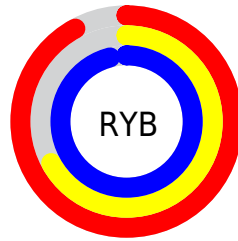

## Conversions Part 2

<b>Format</b>	<b>Color</b>
R <sub>Y</sub> B	235, 171, 244
Decimal	15444980
CIE Lab	78.00, 35.42, -27.20
CIE LCh	78, 44.658, 322.471
Yxy	53.2120, 0.3089, 0.2528
Android (android.graphics.Color)	4293635060 (0xFFEBABF4)
YUV	198.4580, 22.4522, 32.0473
Hunter-Lab	72.9466, 31.4766, -23.9463

# Details

The CIELCh color  $78, 44.658, 322.471$  is a light color, and the websafe version is hex `CC99CC`. A complement of this color would be  $90, 44.315, 139.291$ , and the grayscale version is  $80, 0.010, 296.813$ .

A 20% lighter version of the original color is  $93, 17.506, 325.031$ , and  $58, 44.688, 322.182$  is the 20% darker color. If you saturate the color by 10%, you get  $72, 59.324, 322.914$ , and if you desaturate by 10%, it is  $84, 29.683, 321.998$ .

# Distribution

Red (92%)

Green (67%)

Blue (96%)

Red (92%)

Yellow (67%)

Blue (96%)

Cyan (4%)