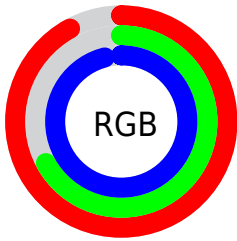

Distribution

Red (92%)

Green (67%)

Blue (96%)