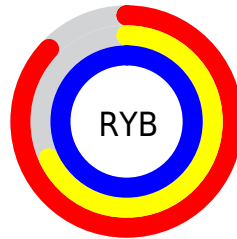

- Red (87%)
- Yellow (68%)
- Blue (99%)