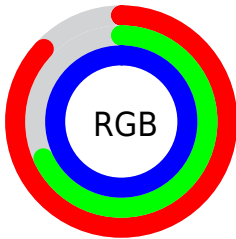

Distribution

- Red (87%)
- Green (68%)
- Blue (99%)