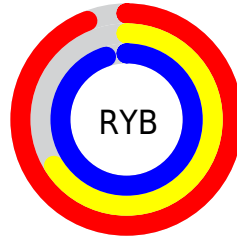

- Red (94%)
- Yellow (66%)
- Blue (95%)