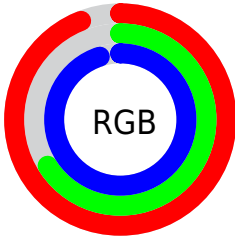

Distribution

- Red (94%)
- Green (66%)
- Blue (95%)