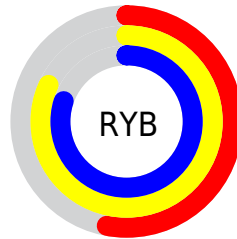

Red (53%)

Yellow (82%)

Blue (80%)