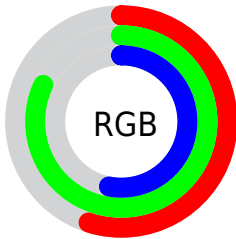

Distribution

Red (55%)

Green (82%)

Blue (53%)