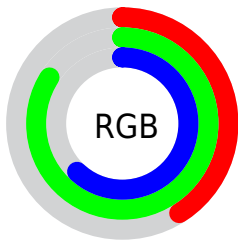

Distribution

- Red (41%)
- Green (84%)
- Blue (62%)