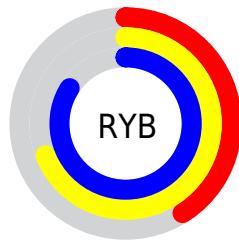

- Red (41%)
- Yellow (69%)
- Blue (84%)