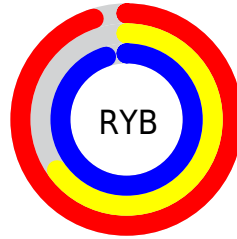

- Red (95%)
- Yellow (65%)
- Blue (95%)