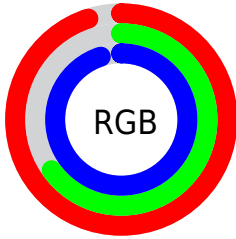

Distribution

- Red (95%)
- Green (65%)
- Blue (95%)