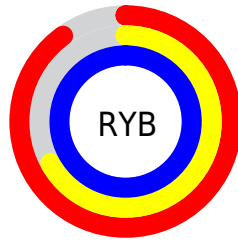

- Red (90%)
- Yellow (67%)
- Blue (100%)