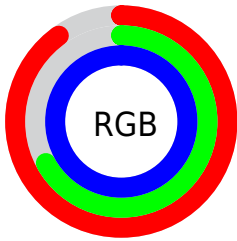

Distribution

- Red (90%)
- Green (67%)
- Blue (100%)