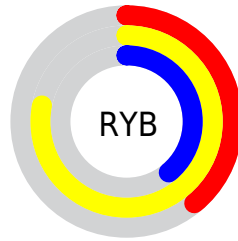

## Conversions Part 2

Format	Color
<a href="#">RYB</a>	<a href="#">100, 198, 100</a>
Decimal	<a href="#">13026916</a>
CIELab	<a href="#">78.00, -13.49, 48.61</a>
CIELCh	<a href="#">78, 50.444, 105.506</a>
Yxy	<a href="#">53.2120, 0.3847, 0.4480</a>
Android (android.graphics.Color)	<a href="#">4291216996</a> ( <a href="#">0xFFC6C664</a> )
YUV	<a href="#">186.8280, -42.8062, 9.7978</a>
Hunter-Lab	<a href="#">72.9466, -15.8470, 34.9046</a>

# Details

The CIELCh color **78, 50.444, 105.506** is a light color, and the websafe version is hex **CCCC66**. A complement of this color would be **47, 57.816, 297.343**, and the grayscale version is **76, 0.009, 296.813**.

A 20% lighter version of the original color is **98, 50.696, 106.300**, and **58, 50.093, 105.374** is the 20% darker color. If you saturate the color by 10%, you get **78, 59.366, 104.690**, and if you desaturate by 10%, it is **78, 40.823, 106.403**.

# Distribution

- Red (78%)
- Green (78%)
- Blue (39%)

- Red (39%)
- Yellow (78%)
- Blue (39%)

- Cyan (0%)
- Magenta (0%)
- Yellow (50%)
- Black (22%)

- Cyan (22%)
- Magenta (22%)
- Yellow (61%)