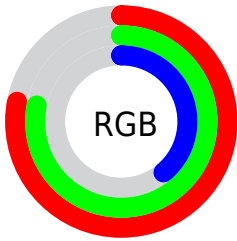

Distribution

- Red (78%)
- Green (78%)
- Blue (39%)