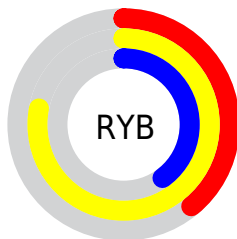

# Details

The CIELCh color **78, 50.445, 105.987** is a light color, and the websafe version is hex **CCCC66**. A complement of this color would be **47, 57.800, 297.587**, and the grayscale version is **76, 0.009, 296.813**.

A 20% lighter version of the original color is **98, 50.696, 106.300**, and **58, 50.104, 105.896** is the 20% darker color. If you saturate the color by 10%, you get **78, 59.379, 105.188**, and if you desaturate by 10%, it is **78, 40.813, 106.868**.

# Distribution

Red (77%)

Green (78%)

Blue (39%)

Red (39%)

Yellow (78%)

Blue (40%)

Cyan (1%)