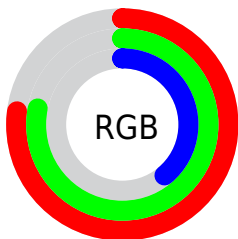

Distribution

Red (77%)

Green (78%)

Blue (39%)