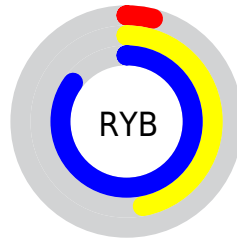

- Red (4%)
- Yellow (47%)
- Blue (85%)