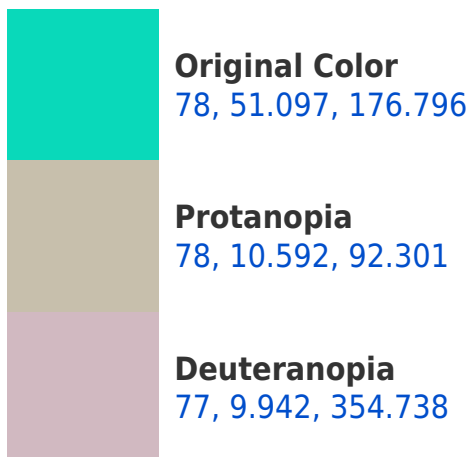

# Black Background

This preview shows how the CIELCh color 78, 51.097, 176.796 looks on a black background.

## Background

This preview shows how black text looks on a background with the CIELCh color 78, 51.097, 176.796.

This preview shows how white text looks on a background with the CIELCh color 78, 51.097, 176.796.

## Dichromacy

**Tritanopia**  
78, 38.375, 210.809

# Trichromacy

**Original Color**  
78, 51.097, 176.796

**Protanomaly**  
76, 27.495, 170.484

**Deuteranomaly**  
75, 21.202, 187.480

**Tritanomaly**  
78, 41.857, 196.511