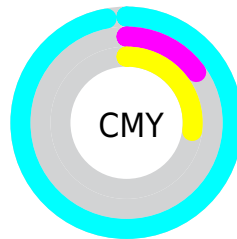

A 20% lighter version of the original color is **92, 42.480, 187.592**, and **59, 42.552, 173.765** is the 20% darker color. If you saturate the color by 10%, you get **78, 51.725, 176.162**, and if you desaturate by 10%, it is **78, 49.231, 178.301**.

# Distribution

- Red (4%)
- Green (85%)
- Blue (73%)

- Red (4%)
- Yellow (47%)
- Blue (85%)

- Cyan (96%)
- Magenta (0%)
- Yellow (14%)
- Black (15%)

- Cyan (97%)
- Magenta (15%)
- Yellow (27%)

# Brightness & Saturation Gradients

These gradients show how the CIELCh color 78, 51.097, 176.796 changes by changing the brightness by 10 percent. The first figure shows a shift by +10% for each color and the second figure -10%.