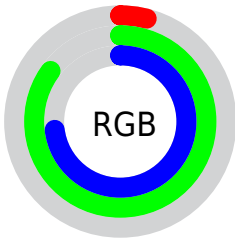

Distribution

- Red (4%)
- Green (85%)
- Blue (73%)