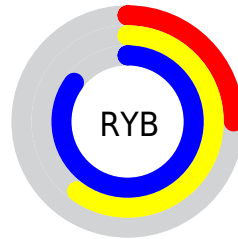

## Conversions Part 2

Format	Color
<a href="#">RYB</a>	<a href="#">65, 154, 216</a>
Decimal	<a href="#">4315307</a>
CIELab	<a href="#">78.00, -49.84, 10.89</a>
CIELCh	<a href="#">78, 51.019, 167.679</a>
Yxy	<a href="#">53.2120, 0.2539, 0.3961</a>
Android (android.graphics.Color)	<a href="#">4282505387 (0xFF41D8AB)</a>
YUV	<a href="#">165.7210, 2.6025, -88.3323</a>
Hunter-Lab	<a href="#">72.9466, -44.1823, 12.8376</a>

# Details

The CIELCh color **78, 51.019, 167.679** is a light color, and the websafe version is hex **33CC99**. The color can be described as light muted spring green. A complement of this color would be **51, 62.149, 8.094**, and the grayscale version is **68, 0.008, 296.813**.

A 20% lighter version of the original color is **93, 41.651, 175.629**, and **58, 46.989, 165.767** is the 20% darker color. If you saturate the color by 10%, you get **78, 55.620, 165.899**, and if you desaturate by 10%, it is **79, 45.541, 169.269**.

# Distribution

Red (25%)

Green (85%)

Blue (67%)

Red (25%)

Yellow (60%)

Blue (85%)

Cyan (70%)