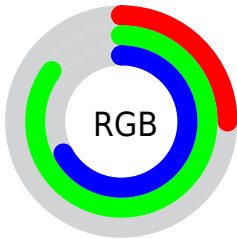

Distribution

Red (25%)

Green (85%)

Blue (67%)