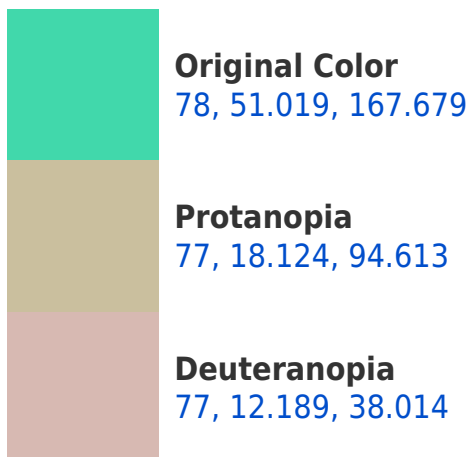

# Black Background

This preview shows how the CIELCh color 78, 51.019, 167.679 looks on a black background.

## **Background**

This preview shows how black text looks on a background with the CIELCh color 78, 51.019, 167.679.

This preview shows how white text looks on a background with the CIELCh color 78, 51.019, 167.679.

## Dichromacy

**Tritanopia**  
78, 33.765, 213.044

# Trichromacy

**Original Color**  
78, 51.019, 167.679

**Protanomaly**  
76, 26.776, 149.810

**Deuteranomaly**  
76, 17.497, 157.942

**Tritanomaly**  
78, 37.578, 191.798