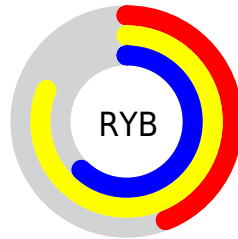

- Red (44%)
- Yellow (81%)
- Blue (62%)