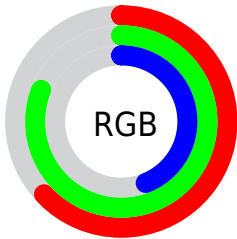

Distribution

- Red (63%)
- Green (81%)
- Blue (44%)