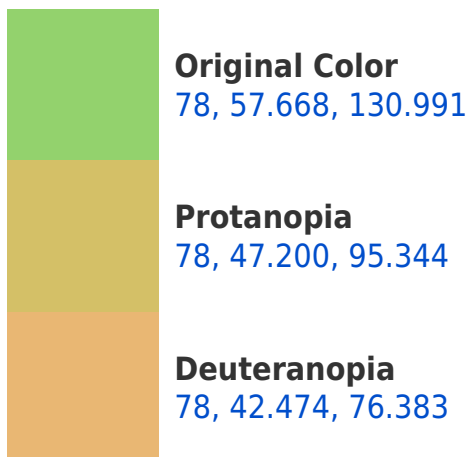

# Black Background

This preview shows how the CIELCh color 78, 57.668, 130.991 looks on a black background.

## **Background**

This preview shows how black text looks on a background with the CIELCh color 78, 57.668, 130.991.

This preview shows how white text looks on a background with the CIELCh color 78, 57.668, 130.991.

## Dichromacy

**Tritanopia**  
78, 14.344, 235.605

# Trichromacy

**Original Color**  
78, 57.668, 130.991

**Protanomaly**  
77, 48.258, 110.703

**Deuteranomaly**  
77, 42.053, 101.058

**Tritanomaly**  
78, 21.645, 157.830