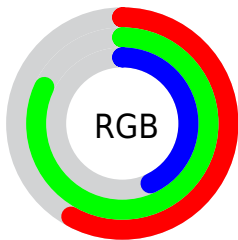

Distribution

Red (58%)

Green (82%)

Blue (43%)