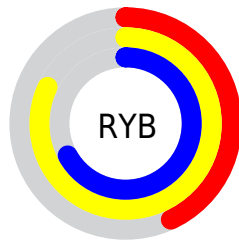

Red (43%)

Yellow (82%)

Blue (67%)