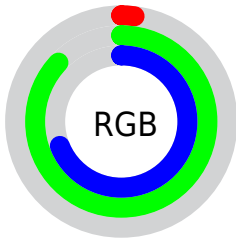

Distribution

- Red (2%)
- Green (87%)
- Blue (69%)