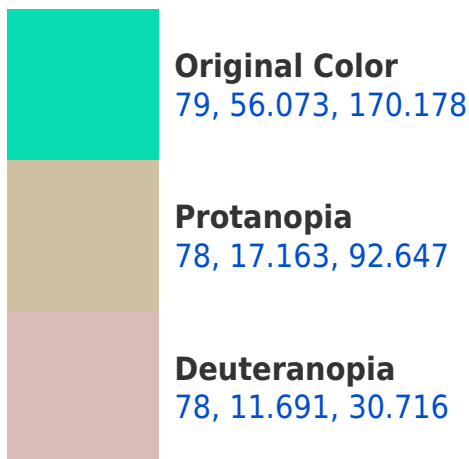

## Background

This preview shows how black text looks on a background with the CIELCh color 79, 56.102, 170.154.

This preview shows how white text looks on a background with the CIELCh color 79, 56.102, 170.154.

## Dichromacy

**Tritanopia**  
79, 38.081, 210.919

# Trichromacy

**Original Color**  
79, 56.073, 170.178

**Protanomaly**  
76, 31.769, 159.636

**Deuteranomaly**  
76, 23.301, 171.540

**Tritanomaly**  
79, 43.124, 192.124

# Monochromacy

**Original Color**  
79, 56.073, 170.178

**Achromatopsia**  
63, 0.008, 296.813

**Achromatomaly**  
67, 27.991, 178.598