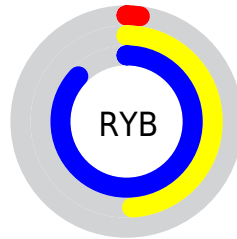

- Red (2%)
- Yellow (49%)
- Blue (87%)