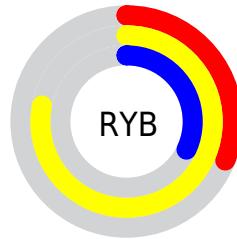

- Red (31%)
- Yellow (78%)
- Blue (32%)