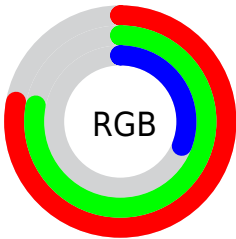

Distribution

- Red (78%)
- Green (78%)
- Blue (31%)