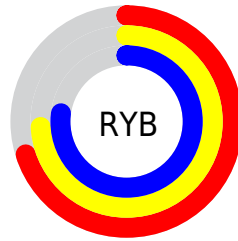

- Red (70%)
- Yellow (74%)
- Blue (77%)