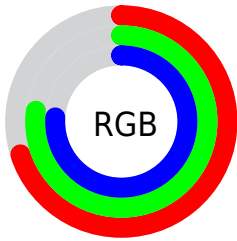

Distribution

- Red (70%)
- Green (77%)
- Blue (76%)