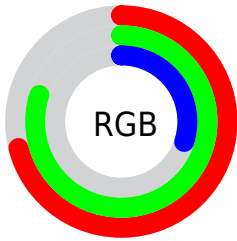

Distribution

- Red (71%)
- Green (80%)
- Blue (30%)