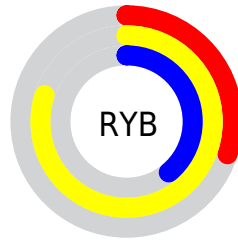

- Red (30%)
- Yellow (80%)
- Blue (39%)