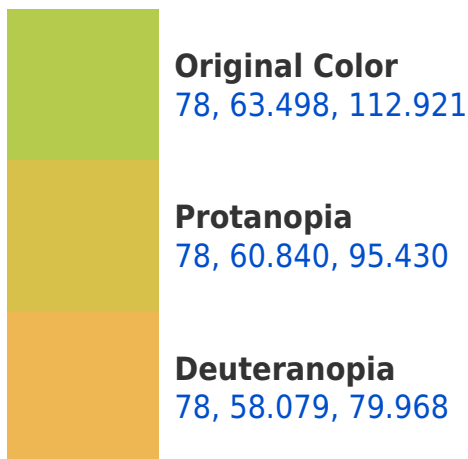

# Black Background

This preview shows how the CIELCh color 78, 63.498, 112.921 looks on a black background.

## **Background**

This preview shows how black text looks on a background with the CIELCh color 78, 63.498, 112.921.

This preview shows how white text looks on a background with the CIELCh color 78, 63.498, 112.921.

## Dichromacy

**Tritanopia**  
78, 8.274, 303.445

# Trichromacy

**Original Color**  
78, 63.498, 112.921

**Protanomaly**  
78, 61.224, 102.071

**Deuteranomaly**  
77, 57.215, 92.511

**Tritanomaly**  
78, 19.240, 114.231