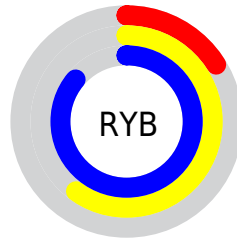

- Red (16%)
- Yellow (60%)
- Blue (86%)