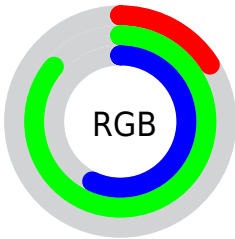

Distribution

- Red (16%)
- Green (86%)
- Blue (57%)