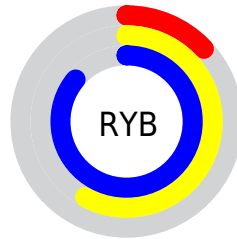

- Red (13%)
- Yellow (58%)
- Blue (86%)