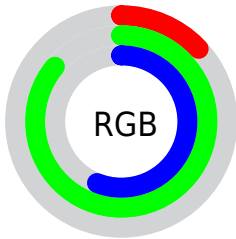

Distribution

- Red (13%)
- Green (86%)
- Blue (56%)