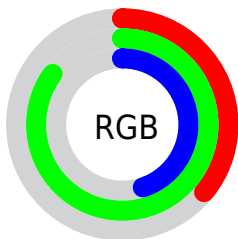

Distribution

- Red (36%)
- Green (85%)
- Blue (45%)