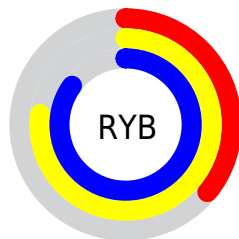

- Red (36%)
- Yellow (77%)
- Blue (85%)