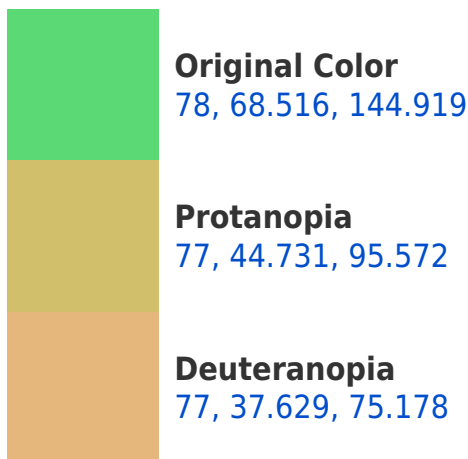

Color Blindness Simulation

Color vision deficiency is a very complex topic, and I could not describe the different causes any better than Wikipedia does, so if you want to learn more, you should check out their [article about color blindness](#).

Dichromacy