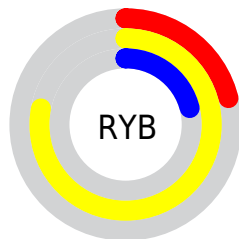

# Details

The CIELCh color **78, 70.141, 103.743** is a light color, and the websafe version is hex **CCCC33**. The color can be described as light muted yellow. A complement of this color would be **33, 88.933, 302.504**, and the grayscale version is **74, 0.009, 296.813**.

A 20% lighter version of the original color is **98, 69.991, 104.826**, and **58, 63.678, 104.527** is the 20% darker color. If you saturate the color by 10%, you get **78, 75.689, 103.260**, and if you desaturate by 10%, it is **78, 62.822, 104.398**.

# Distribution

Red (78%)

Green (78%)

Blue (21%)

Red (21%)

Yellow (78%)

Blue (21%)

Cyan (0%)