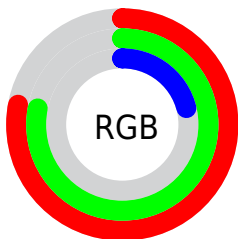

Distribution

Red (78%)

Green (78%)

Blue (21%)