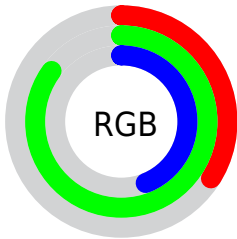

Distribution

- Red (34%)
- Green (85%)
- Blue (44%)