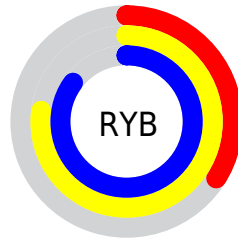

- Red (34%)
- Yellow (77%)
- Blue (85%)