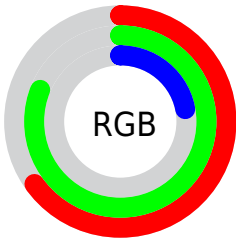

Distribution

Red (65%)

Green (81%)

Blue (22%)