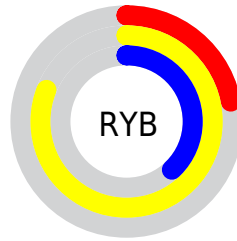

## Conversions Part 2

<b>Format</b>	<b>Color</b>
<a href="#">RYB</a>	<a href="#">57, 207, 97</a>
Decimal	<a href="#">10997561</a>
CIELab	<a href="#">78.00, -33.47, 65.91</a>
CIELCh	<a href="#">78, 73.924, 116.925</a>
Yxy	<a href="#">53.2120, 0.3742, 0.5099</a>
Android (android.graphics.Color)	<a href="#">4289187641 (0xFFA7CF39)</a>
YUV	<a href="#">177.9400, -59.6234, -9.5944</a>
Hunter-Lab	<a href="#">72.9466, -32.1062, 41.2268</a>

# Details

The CIELCh color **78, 73.924, 116.925** is a dark color, and the websafe version is hex **99CC33**. The color can be described as middle muted chartreuse. A complement of this color would be **38, 89.034, 306.860**, and the grayscale version is **73, 0.009, 296.813**.

A 20% lighter version of the original color is **95, 69.447, 114.935**, and **58, 69.200, 118.423** is the 20% darker color. If you saturate the color by 10%, you get **78, 80.316, 117.083**, and if you desaturate by 10%, it is **79, 65.818, 117.090**.

# Distribution

Red (65%)

Green (81%)

Blue (22%)

Red (22%)

Yellow (81%)

Blue (38%)

Cyan (19%)