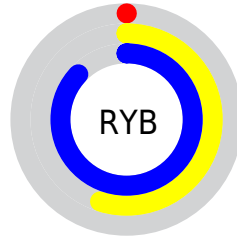

- Red (0%)
- Yellow (55%)
- Blue (87%)