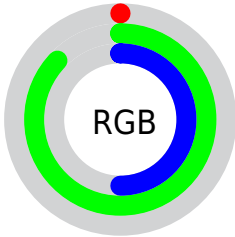

Distribution

- Red (0%)
- Green (87%)
- Blue (50%)