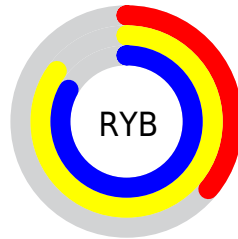

- Red (36%)
- Yellow (85%)
- Blue (83%)