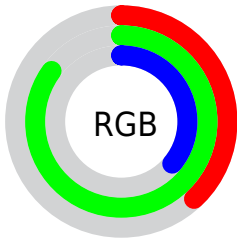

Distribution

- Red (38%)
- Green (85%)
- Blue (36%)